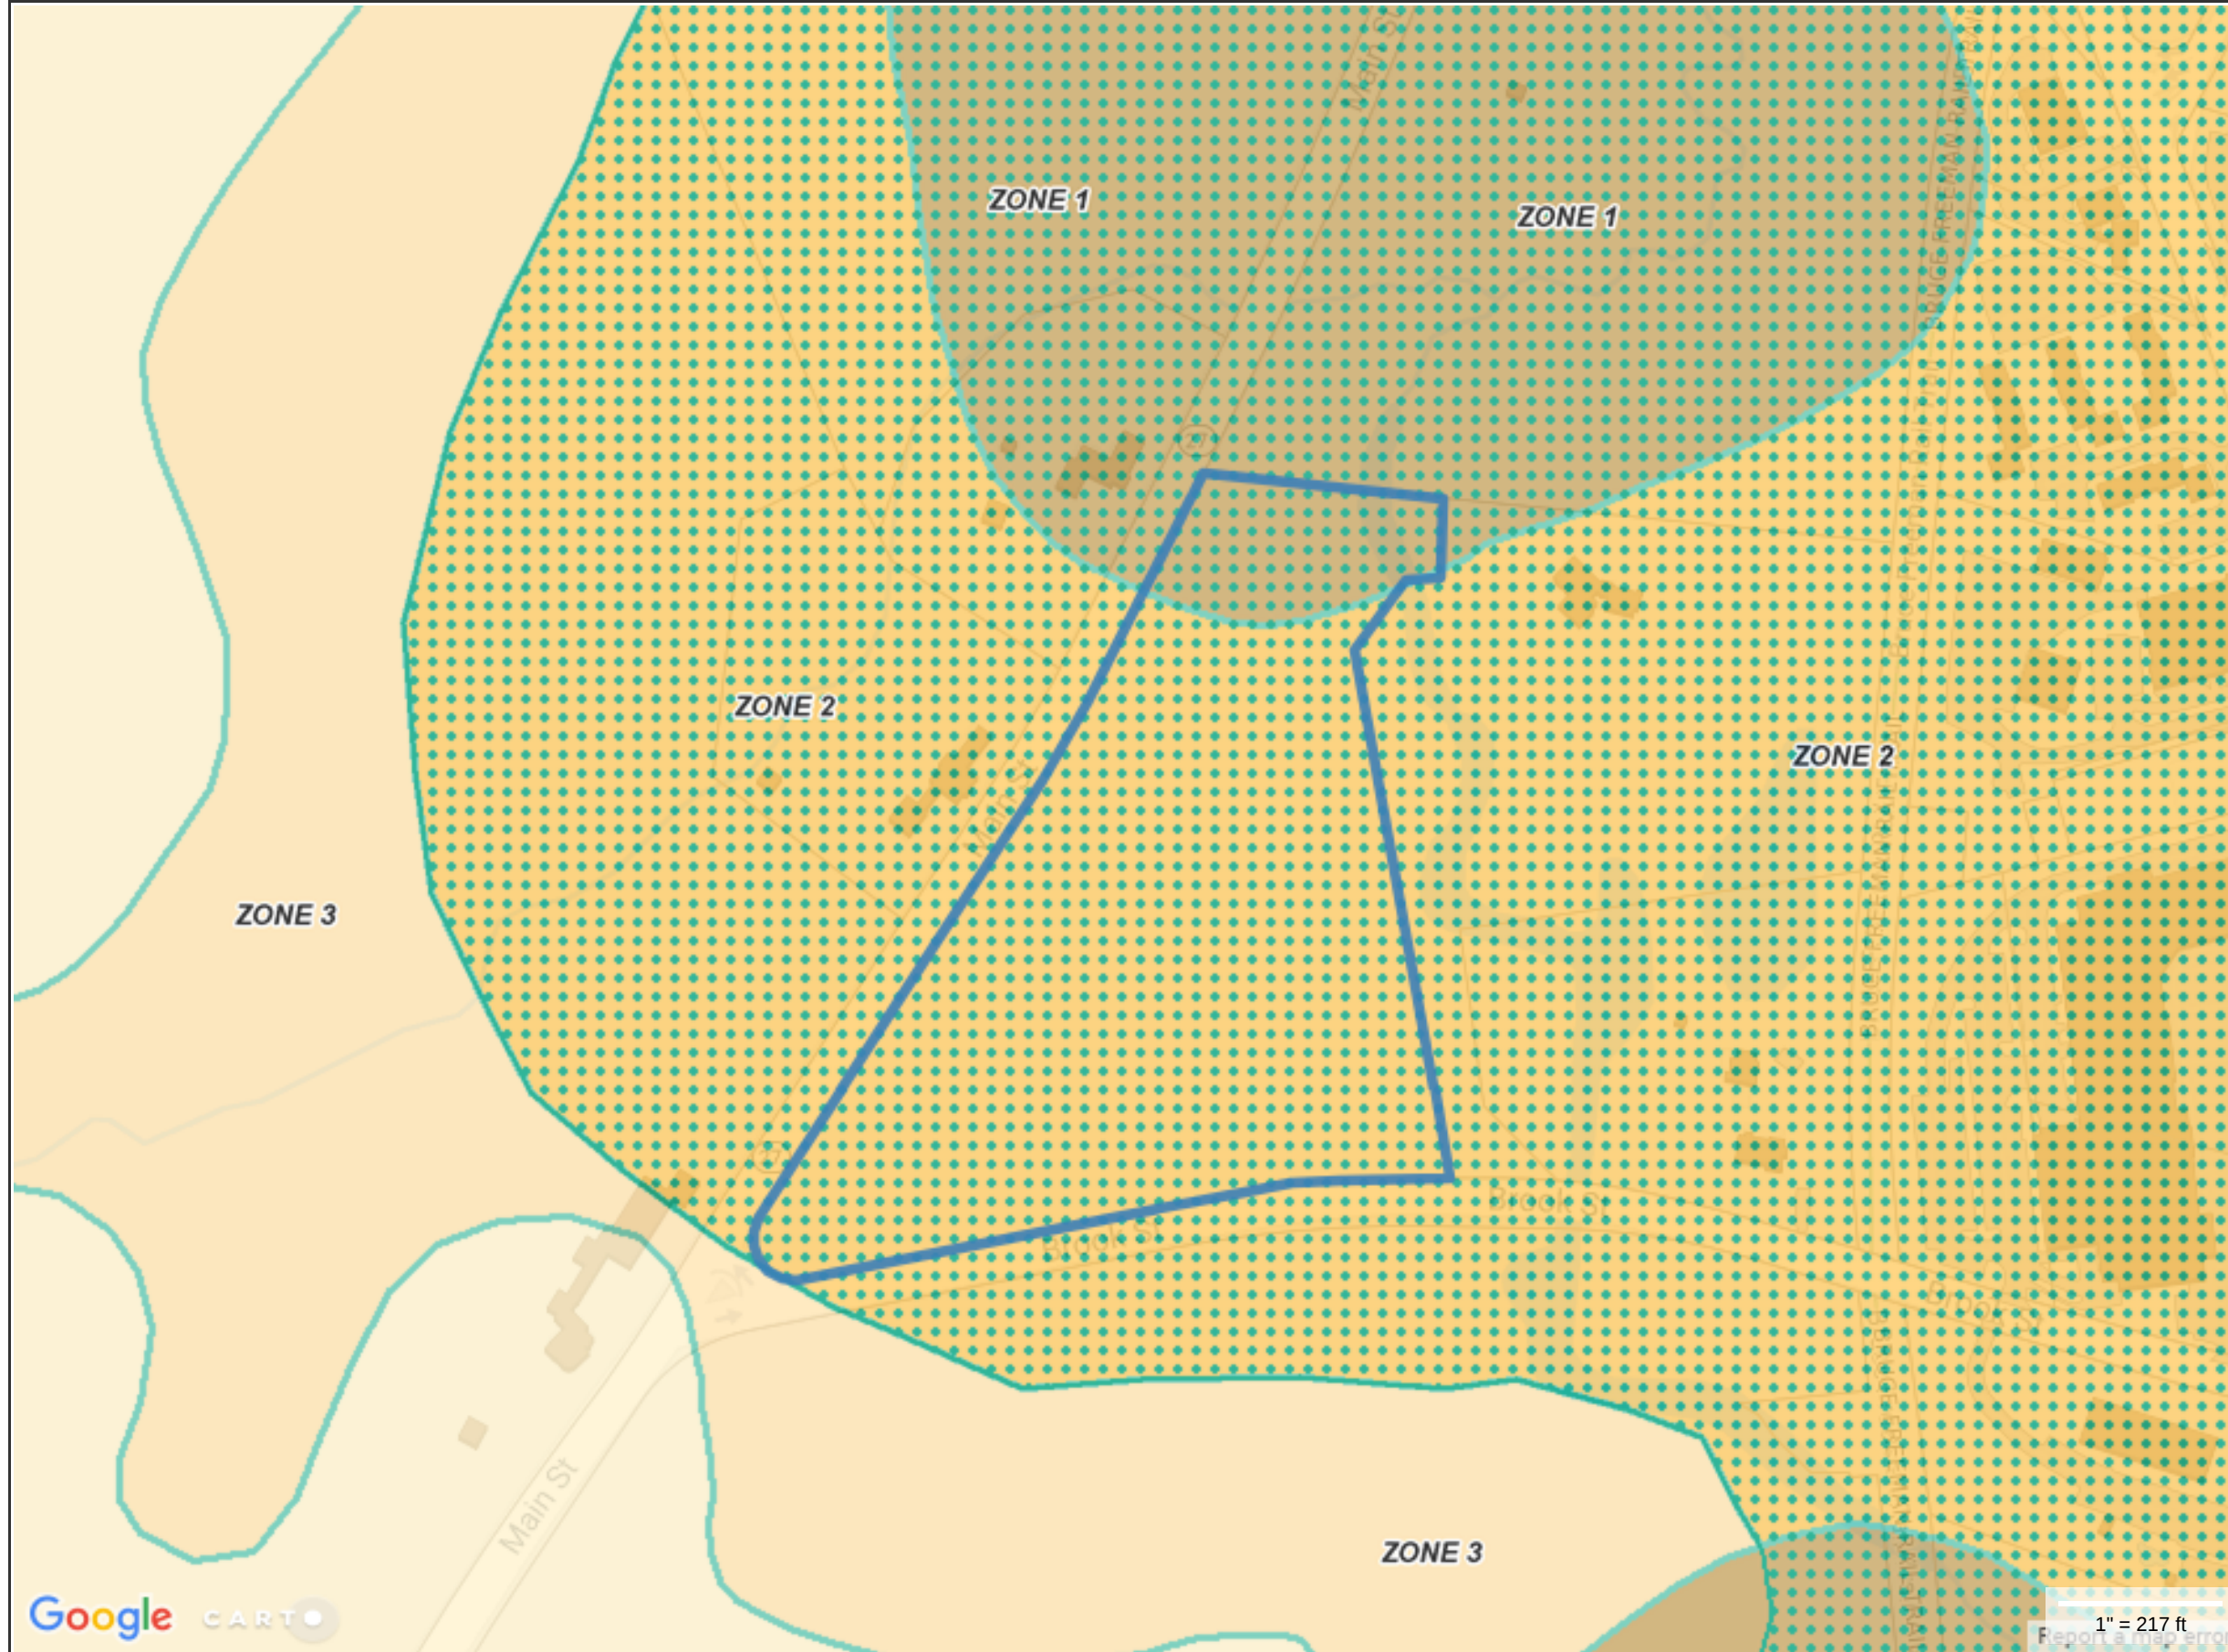

585 Main Street GWPD

Property Information

Property ID E4-11
 Location 585 MAIN ST
 Owner CONANT BREWSTER

**MAP FOR REFERENCE ONLY
 NOT A LEGAL DOCUMENT**

Town of Acton, MA makes no claims and no warranties, expressed or implied, concerning the validity or accuracy of the GIS data presented on this map.

Parcels updated 04/24/2018
 Properties updated 06/30/2018

Map Theme Legends

Groundwater Zones

-  OVERLAPPING ZONE 2
-  ZONE 1
-  ZONE 2
-  ZONE 3
-  ZONE 4